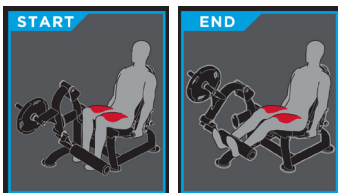

USER AMENITIES

- Height Adjustment Guide
- Instruction Placard illustrates proper START and END positions

SPECIFICATIONS

DIMENSIONS (L x W x H)
55" x 49" x 43" / 140cm x 124cm x 109cm

COLOR OPTIONS
Frame comes standard with matte black powder coat finish. Custom frame and upholstery options available.

REV 2-21-2025