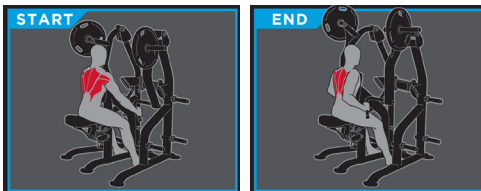

USER AMENITIES

- (6) Weight Storage Posts
- Instruction Placard illustrates proper START and END positions