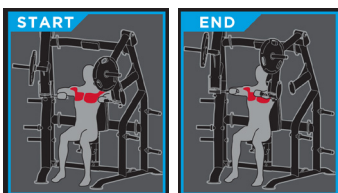

CHEST PRESS

PLS-0100

The Palladium Series Plate Loaded PLS-0100 Chest Press is designed for customizable performance, featuring five-position handles that let users adjust their starting position and range of motion. Its unilateral press arms converge to enhance shoulder articulation and ensure a full range of motion. Includes six weight storage posts for added convenience.

FEATURES

- Unique 5-position adjustable handles allow user to set range of motion best suited to their individual needs
- 6-position seat uses gas cylinder assist for stable, friction-free adjustments

USER AMENITIES

- (6) Weight Storage Posts
- Height Adjustment Guide
- Instruction Placard illustrates proper START and END positions

ADJUSTMENT GUIDE		
HEIGHT	METRIC	SEAT
5'	152cm	1
5' 4"	163cm	2
5' 7"	170cm	3
5' 10"	178cm	4
6' +	183cm +	5-6

SPECIFICATIONS

DIMENSIONS (L x W x H)
49" x 73" x 77" / 124cm x 185cm x 196cm

COLOR OPTIONS
Frame comes standard with matte black powder coat finish. Custom frame and upholstery options available.

REV 2-21-2025