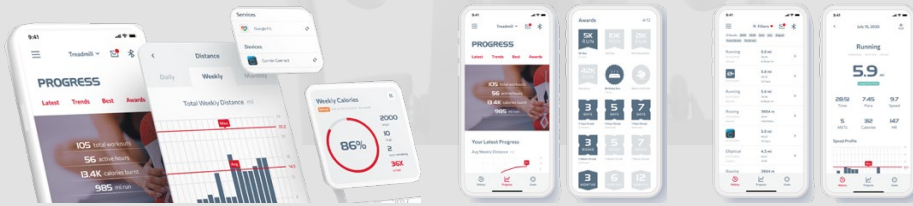

# XE395 ELLIPTICAL

Elevate your training experience with the feature-packed XE395 elliptical. With a vibrant 7.5" backlit LCD screen, you'll stay both engaged and informed while effortlessly monitoring your key metrics. Dive into a plethora of preset training options, including goal-driven Time, Calories, and Distance programs, all while maintaining your focus with convenient handlebar incline and resistance adjustment buttons. The XE395 natural 20" stride length and narrow 2" pedal spacing guarantee an optimal stride motion, complemented by oversized, cushioned foot pedals that can be adjusted to 3 different angles for unparalleled comfort. Engineered with dual roller wheels and aluminum rails, this elliptical ensures a smooth and dependable workout every time.

## FEATURES

- 7.5" bright multi-color LCD w/built-in USB charging port
- Dual aluminum rail track system and smooth 20" stride
- Narrow 2" pedal spacing with 2-degree inversion angle
- Direct LEVEL buttons allow you to change your resistance on-the-fly with one button press
- Electronic incline provides 20 levels of adjustment to modify your elliptical pedal pattern

### CONNECTS TO:

SPIRIT+

FITBIT\*

ZWIFT

APPLE HEALTH KIT\*

KINOMAP

MAP MY FITNESS\*

AND MORE!

\*CONNECTS VIA SPIRIT+ APP

SPiRiT+ APP

- Set fitness goals
- Track workout progress
- Review workout history
- Share with other fitness apps
- Unlock achievements
- Stay motivated