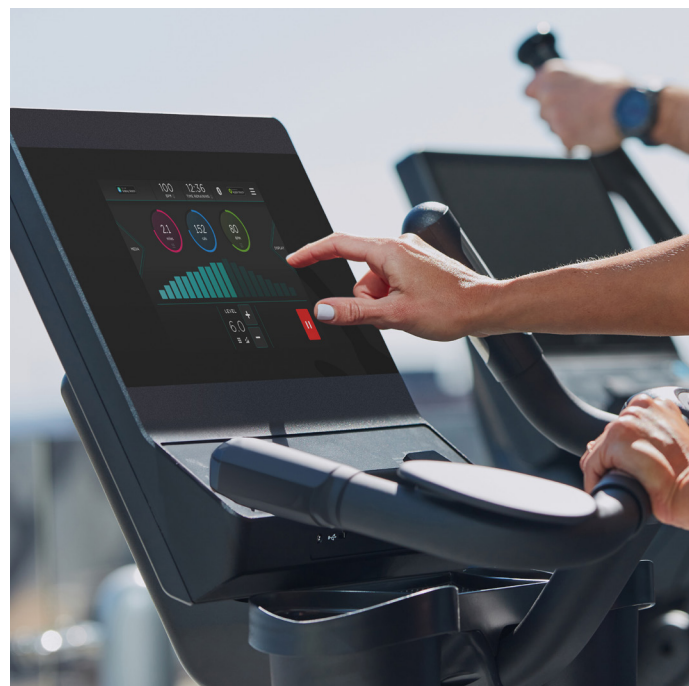

## 10" Touchscreen Console

The UNITE 10" Touchscreen provides the same vivid screen and improved performance and features as the 16" touchscreen, but on a smaller scale. Equipped with built-in workout programs, wireless charging, and multiple entertainment options, the UNITE 10" provides a premium and user-friendly experience for your exercisers. Compatible with all Apex, Gravity, Launch, Vapor, and Octane cardio equipment.

### FEATURES

- **VIVID 10" SCREEN WITH STATE-OF-THE-ART UI**
- **ENTERTAINMENT**  
Users have easy access to web content, social media, and entertainment destinations.
- **APPLE® AND SAMSUNG® WATCH CONNECTIVITY**  
Users can tap to pair supported wearables to track their workout and keep metrics in sync.
- **BUILT-IN WORKOUT PROGRAMS**  
Exercisers can choose from a variety of programs, including Draw Your Workout to meet their personal fitness and training goals. Quick access buttons allow users to easily change speed and incline, allowing quick and easy interval changes for HIIT workouts.
- **WIRELESS CHARGING**  
Enables charging of devices without the need for cables or physical connections.
- **BLUETOOTH COMPATIBLE**  
Syncs with Bluetooth® headphones and heart rate monitors. Polar® device compatible.
- **ASSET TRACKING**  
Optional real-time asset management with usage reporting and notifications through ECOFIT®