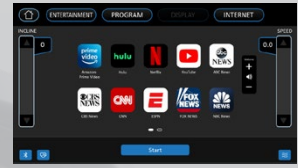

INTERNET Easily access online apps for streaming, news, and social media on the touchscreen.

DISPLAY The system provides 3 different viewing modes (Simple, Track, Dashboard) to fine tune your workout experience.