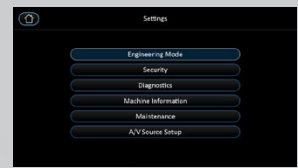

INTERNET Easily access online apps for streaming, news, and social media on the touchscreen.

DISPLAY The system provides 3 different viewing modes (Simple, Track, Dashboard) to fine tune your workout experience.