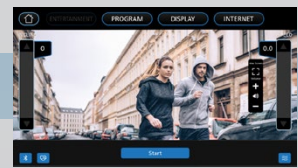

SCREEN MIRRORING Using the same Wi-Fi connection as the treadmill, the user can mirror their phone's screen to the console – now you can watch whatever you want!*