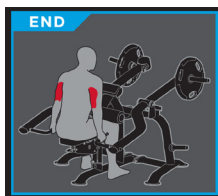

USER AMENITIES

- (2) Weight Storage Posts
- Height Adjustment Guide
- [Instruction Placard](#) illustrates proper START and END positions