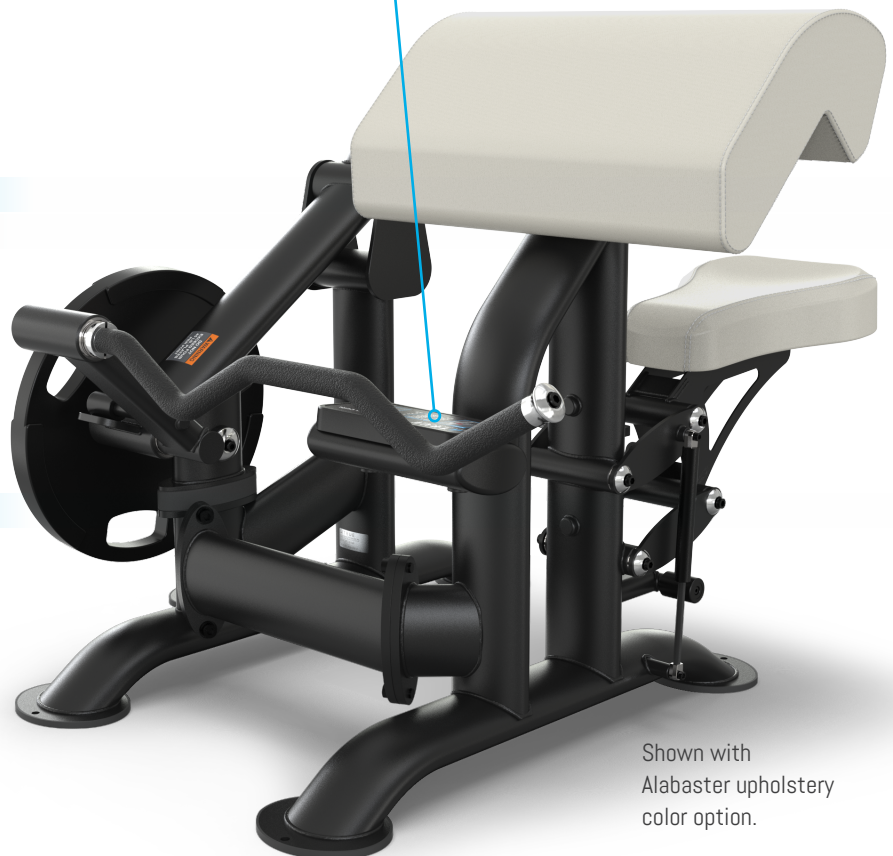

PALLADIUM SERIES PLATE LOADED

Accessible to all levels of users in your facility, the Palladium Series Plate-Loaded line combines modern styling and heavy-duty commercial construction with easy entry/exit designs and precision biomechanics. The Palladium Series Plate-Loaded line provides the innovation, durability and aesthetic you've come to expect from TRUE.

BICEPS CURL PLS-0600

FEATURES

- Unique off-axis pivot design allows users to place elbows freely on pad without need to align with fixed pivot
- Curl bar provides variety of grip positions including wide, narrow, and reverse
- 6-position seat uses gas cylinder assist for stable, friction-free adjustments

SPECIFICATIONS

COLOR OPTIONS

Powder coat finish available in matte black with custom color options. Eighteen standard vinyl seat color options with custom colors also available. Contact your sales representative for more information.

[Height Adjustment Guide](#) instructs users on proper seat placement based on height

Shown with Alabaster upholstery color option.

TECHNICAL
SPECIFICATIONS

MODEL 0600

WIDTH 49" / 124.5cm

DEPTH 42.5" / 108cm