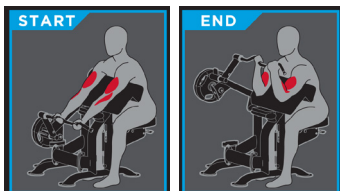

USER AMENITIES

- Height Adjustment Guide
- [Instruction Placard](#) illustrates proper START and END positions