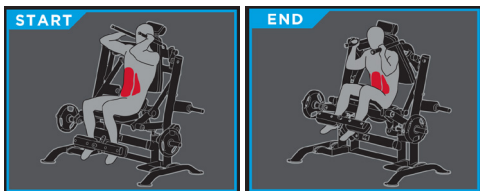

USER AMENITIES

- (2) Weight Storage Posts
- [Instruction Placard](#) illustrates proper START and END positions

Shown with Alabaster upholstery color option.

TECHNICAL
SPECIFICATIONS

MODEL 0500

WIDTH 75" / 190.5cm

DEPTH 39" / 99.1cm

HEIGHT 62" / 157.5cm

truefitness.com | 800.426.6570 | 636.272.7100

©2024 TRUE Fitness Technology, Inc

BROCH23PLS0500
REV 1-1-2024