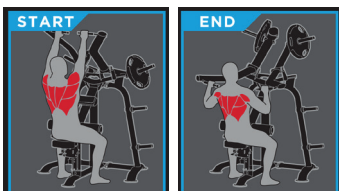

USER AMENITIES

- 4 Weight Storage Posts
- Height Adjustment Guide
- [Instruction Placard](#) illustrates proper START and END positions