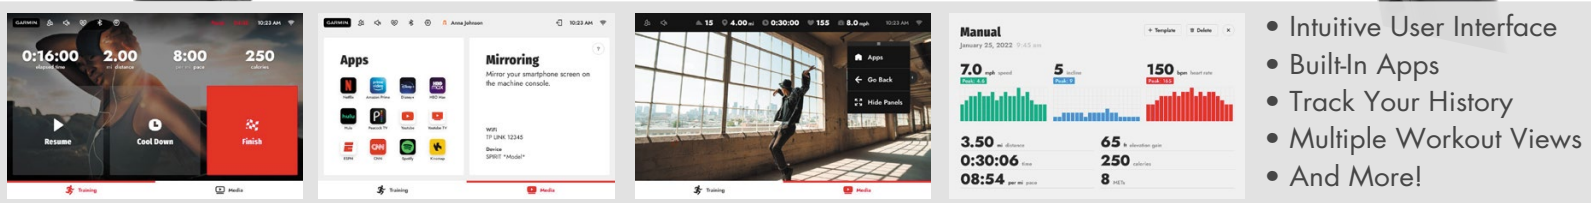

ENTERTAINMENT CONSOLE FEATURES:

- 15.6" TOUCHSCREEN
- SCREEN MIRRORING
- ENTERTAINMENT APPS
- NEWS APPS
- USB CHARGING PORT
- BLUETOOTH FTMS
- BUILT-IN SPEAKERS

XT685ENT TREADMILL

Enjoy thousands of miles uninterrupted with the newly designed XT685ENT. Elevate your training with the sleek charcoal metallic steel frame, spacious 22" x 60" running surface, reliable 4.0 HP PowerMax™ drive motor, and performance-oriented 15.6" ClearView+™ touchscreen. With a top speed of 12 MPH and 15 levels of incline, interval training is easier than ever – direct access speed and incline keys on the console and new rocker-style shifters conveniently located on the handrails enable fast changes on the go. Create custom programs or choose from a variety of preset options. Connect to your favorite 3rd-party apps and wireless headphones with built-in Bluetooth FTMS.

FEATURES

- Advanced 15.6" ClearView+™ touchscreen and swivel-tilt tablet holder
- Create your best workout with custom user profiles or choose from preset programs
- Screen mirror or stream from preloaded apps like Netflix, Disney+, HBO, and more
- New rocker-style speed and incline shifters for quick changes on the go
- 22" x 60" running surface and maintenance-free waxed deck for ultimate durability