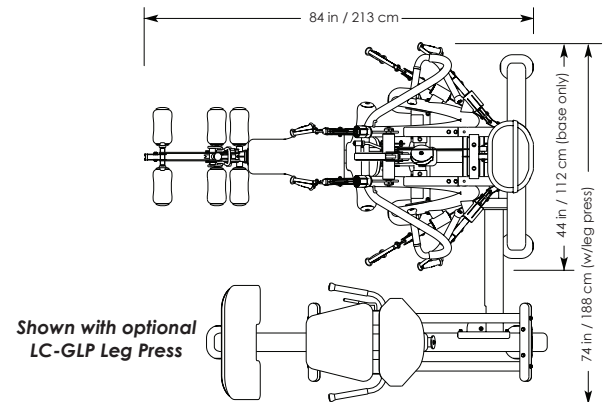

G7 CLASSIC MULTIGYM

Traditional home gym platform providing full body machine based movements.

- Adjustable seat height and seat back.
- Leg extension and standing leg curl with low pulley and adjustable foam leg rollers.
- Adjustable press and row bar.
- Mid pulley station.
- Unique "Radius" frame design that represents TFI quality and craftsmanship.
- 200 lbs. center drilled steel weight stack.
- Optional LC-GLP Leg Press Attachment.

LC-G7 - G7 CLASSIC MULTIGYM

Optional
LC-GLP Leg Press
Available

Product Highlights

- Unique "Radius" frame design
- Adjustable press and row bar
- Mid pulley station
- Adjustable seat height and seat back
- Leg extension and standing leg curl with low pulley
- Adjustable foam leg rollers
- Includes 200 lb center-drilled steel weight stack

HT: 84 in / 213cm
WT (Base Unit): 670 lb / 304 kg | WT (Leg Press): 190 lb / 86 kg

PRODUCT FEATURES

The Legion G7 Classic Multigym is the perfect multi-station gym platform for your home gym. The G7 Multigym is a traditional home gym platform, including a cable outrigger station.

PRODUCT SPECIFICATIONS

SKU:	LC-G7
Base Dimensions	L 84 x W 44 x H 84 in (L 213 x W 112 x H 213 cm)
Base Weight:	670 lb/304 kg
Frame:	2x3" 11-gauge oval tubular steel with a combination of 2x2" round tubing
Finish:	Powder Coated finish
Upholstery:	Standard black upholstery and double-stitched with "hidden" borders.
Bearings:	1" solid steel pivot axles with non-friction 2" sealed bearings
Guide Rods:	3/4" solid steel
Pulleys:	3/16" and 1/8" high performance fitness cable