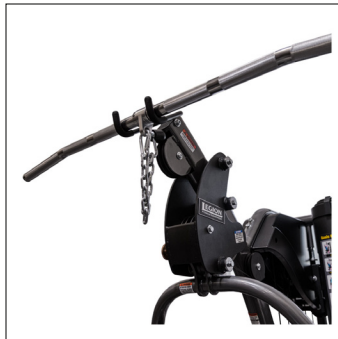

G7 CLASSIC MULTIGYM

Traditional home gym platform providing full body machine based movements.

- Adjustable seat height and seat back.
- Leg extension and standing leg curl with low pulley and adjustable foam leg rollers.
- Adjustable press and row bar.
- Mid pulley station.
- Unique "Radius" frame design that represents TFI quality and craftsmanship.
- 200 lbs. center drilled steel weight stack.
- Optional LC-GLP Leg Press Attachment.

LC-G7 - G7 CLASSIC MULTIGYM

Optional
LC-GLP Leg Press
Available

Product Highlights

- Unique "Radius" frame design
- Adjustable press and row bar
- Mid pulley station
- Adjustable seat height and seat back
- Leg extension and standing leg curl with low pulley
- Adjustable foam leg rollers
- Includes 200 lb center-drilled steel weight stack

HT: 84 in / 213cm
WT (Base Unit): 670 lb / 304 kg | WT (Leg Press): 190 lb / 86 kg

PRODUCT FEATURES

The Legion G7 Classic Multigym is the perfect multi-station gym platform for your home gym. The G7 Multigym is a traditional home gym platform, including a cable outrigger station.

With full body machine-based movements, the Legion G7 Classic Multigym combines popular functional training with a traditional press arm and leg station to offer the best of both worlds.

Other features include adjustable seat height and seat back, leg extension and standing leg curl with low pulley and adjustable foam leg rollers, and 200 lb center drilled steel weight stack