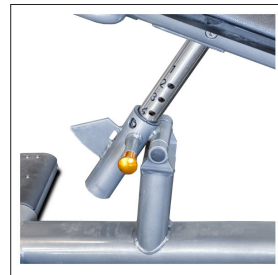

LP-AAB - ADJUSTABLE AB BENCH

PRODUCT FEATURES

The Legion LP-AAB Primus Adjustable Ab Bench easily adjusts to four different angles for varying levels of workout difficulty.

The Legion LP-AAB Primus Adjustable Ab Bench is perfect for use both as a sit-up bench and a decline dumbbell bench for presses and flies.

Primus Series premium benches and racks seamlessly integrate with other pieces of the line to complete a family of high-quality strength training products.

PRODUCT SPECIFICATIONS

Item Number:	LP-AAB
Dimensions:	L 61" x W 44" x H 32" (L 155 x W 112 x H 81cm)
Recommended Live Area:	L 106" x W 73" x H 32" (L 269 x W 185 x H 81 cm)
Weight:	135 lbs (61 kg)
Max Training Weight:	600 lbs (272 kg)
Head Pad Size (at the widest point of the contoured sides)	10" x 9" (25.4 x 22.8 cm)
Frame:	11-gauge steel frame, Electrostatic Powder Coated Finish, Rubber Feet
Application:	Home to Full Commercial