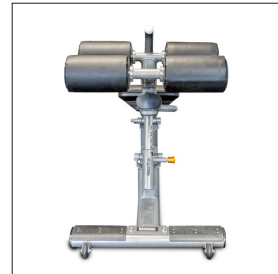

LP-AAB - ADJUSTABLE AB BENCH

PRODUCT FEATURES

The Legion LP-AAB Primus Adjustable Ab Bench easily adjusts to four different angles for varying levels of workout difficulty.

The Legion LP-AAB Primus Adjustable Ab Bench is perfect for use both as a sit-up bench and a decline dumbbell bench for presses and flies.

Primus Series premium benches and racks seamlessly integrate with other pieces of the line to complete a family of high-quality strength training products.

PRODUCT SPECIFICATIONS

Item Number:	LP-AAB
Dimensions:	L 61" x W 44" x H 32" (L 155 x W 112 x H 81cm)
Recommended Live Area:	L 106" x W 73" x H 32" (L 269 x W 185 x H 81 cm)
Weight:	135 lbs (61 kg)
Max Training Weight:	600 lbs (272 kg)
Head Pad Size (at the widest point of the contoured sides)	10" x 9" (25.4 x 22.8 cm)
Frame:	11-gauge steel frame, Electrostatic Powder Coated Finish, Rubber Feet
Application:	Home to Full Commercial