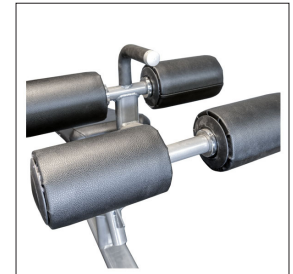

LP-AAB - ADJUSTABLE AB BENCH

PRODUCT FEATURES

The Legion LP-AAB Primus Adjustable Ab Bench easily adjusts to four different angles for varying levels of workout difficulty.

The Legion LP-AAB Primus Adjustable Ab Bench is perfect for use both as a sit-up bench and a decline dumbbell bench for presses and flies.

Primus Series premium benches and racks seamlessly integrate with other pieces of the line to complete a family of high-quality strength training products.

PRODUCT SPECIFICATIONS

Item Number:	LP-AAB
Dimensions:	L 61" x W 44" x H 32" (L 155 x W 112 x H 81cm)
Recommended Live Area:	L 106" x W 73" x H 32" (L 269 x W 185 x H 81 cm)
Weight:	135 lbs (61 kg)
Max Training Weight:	600 lbs (272 kg)
Head Pad Size (at the widest point of the contoured sides)	10" x 9" (25.4 x 22.8 cm)
Frame:	11-gauge steel frame, Electrostatic Powder Coated Finish, Rubber Feet
Application:	Home to Full Commercial