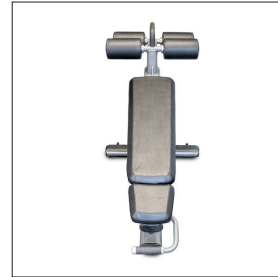

LP-AAB - ADJUSTABLE AB BENCH

PRODUCT FEATURES

The Legion LP-AAB Primus Adjustable Ab Bench easily adjusts to four different angles for varying levels of workout difficulty.

The Legion LP-AAB Primus Adjustable Ab Bench is perfect for use both as a sit-up bench and a decline dumbbell bench for presses and flies.

Primus Series premium benches and racks seamlessly integrate with other pieces of the line to complete a family of high-quality strength training products.

PRODUCT SPECIFICATIONS

Item Number:	LP-AAB
Dimensions:	L 61" x W 44" x H 32" (L 155 x W 112 x H 81cm)
Recommended Live Area:	L 106" x W 73" x H 32" (L 269 x W 185 x H 81 cm)
Weight:	135 lbs (61 kg)
Max Training Weight:	600 lbs (272 kg)
Head Pad Size (at the widest point of the contoured sides)	10" x 9" (25.4 x 22.8 cm)
Frame:	11-gauge steel frame, Electrostatic Powder Coated Finish, Rubber Feet
Application:	Home to Full Commercial