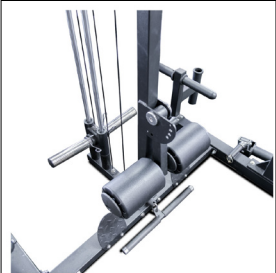

LS-HR3 - HALF-RACK W/HI-LO PULLEY

PRODUCT FEATURES

The Legion HR3 Spartan Half-Rack w/ Hi-Lo Pulley features Lat Pulldown functionality built in, and also includes the lat pulldown and row bar. Plus, this half-rack also has a multi-grip chin up bar, plate loaded high/low pulley, 2 spotter arms, 2X fixed foot plates for low row exercises, 2 J-hooks, and 2 spotter arms, weight plate storage, and an Olympic Bar holder.

PRODUCT SPECIFICATIONS

Item Number:	LS-HR3
Setup Dimension:	49"W x 69" L x 90" H
Lat Pull Down & Row Bars:	Included
Plate Loaded High/Low Pulley:	Included
Multi-Grip Chin Up Bar:	Included
J Hooks:	2 J Hooks
Spotter Arms:	Included
Plate & Bar Storage:	Included
Band Pegs:	Included
Fixed Foot Plates:	2
Leg Holder:	3 position leg holder w/ foam pads