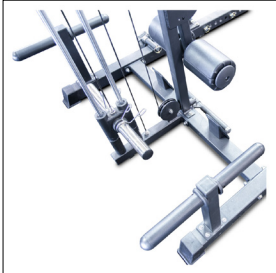

LS-HR3 - HALF-RACK W/HI-LO PULLEY

PRODUCT FEATURES

The Legion HR3 Spartan Half-Rack w/ Hi-Lo Pulley features Lat Pulldown functionality built in, and also includes the lat pulldown and row bar. Plus, this half-rack also has a multi-grip chin up bar, plate loaded high/low pulley, 2 spotter arms, 2X fixed foot plates for low row exercises, 2 J-hooks, and 2 spotter arms, weight plate storage, and an Olympic Bar holder.

PRODUCT SPECIFICATIONS

Item Number:	LS-HR3
Setup Dimension:	49"W x 69" L x 90" H
Lat Pull Down & Row Bars:	Included
Plate Loaded High/Low Pulley:	Included
Multi-Grip Chin Up Bar:	Included
J Hooks:	2 J Hooks
Spotter Arms:	Included
Plate & Bar Storage:	Included
Band Pegs:	Included
Fixed Foot Plates:	2
Leg Holder:	3 position leg holder w/ foam pads