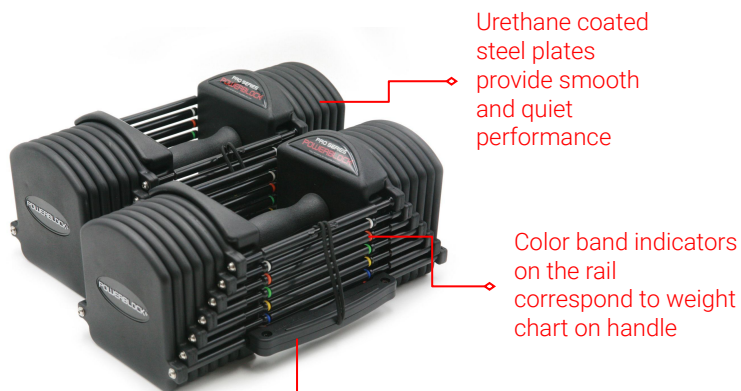

# PRO 32 & Pro 50

Pro 32 (4 - 32 lbs)

Pro 50 (5 - 50 lbs)

PowerBlock optimizes your space, budget, and workouts by supplying the world's most reliable quick-change, adjustable dumbbells and accessories.

Compact just 12" in length at 32 lbs; 13" at 50 lbs

Space Saving replaces up 17 pairs of traditional dumbbells

Quick & Easy Adjustability no tray or cradle needed to change weight

Versatile Pro 50 compatible with Kettlebell Handle, Pro EZ Curl Bar, and Straight Barbell attachments

Trusted by beginners, fitness enthusiasts and elite athletes for 30 years

Urethane coated steel plates provide smooth and quiet performance

Color band indicators on the rail correspond to weight chart on handle

Magnetic pin slides in for quick and simple weight adjustments

Auto-Lock secures 2.5 lb adder weights.

Open concept handle for excellent range of motion

Contoured TPR Grip adds great control and ergonomics