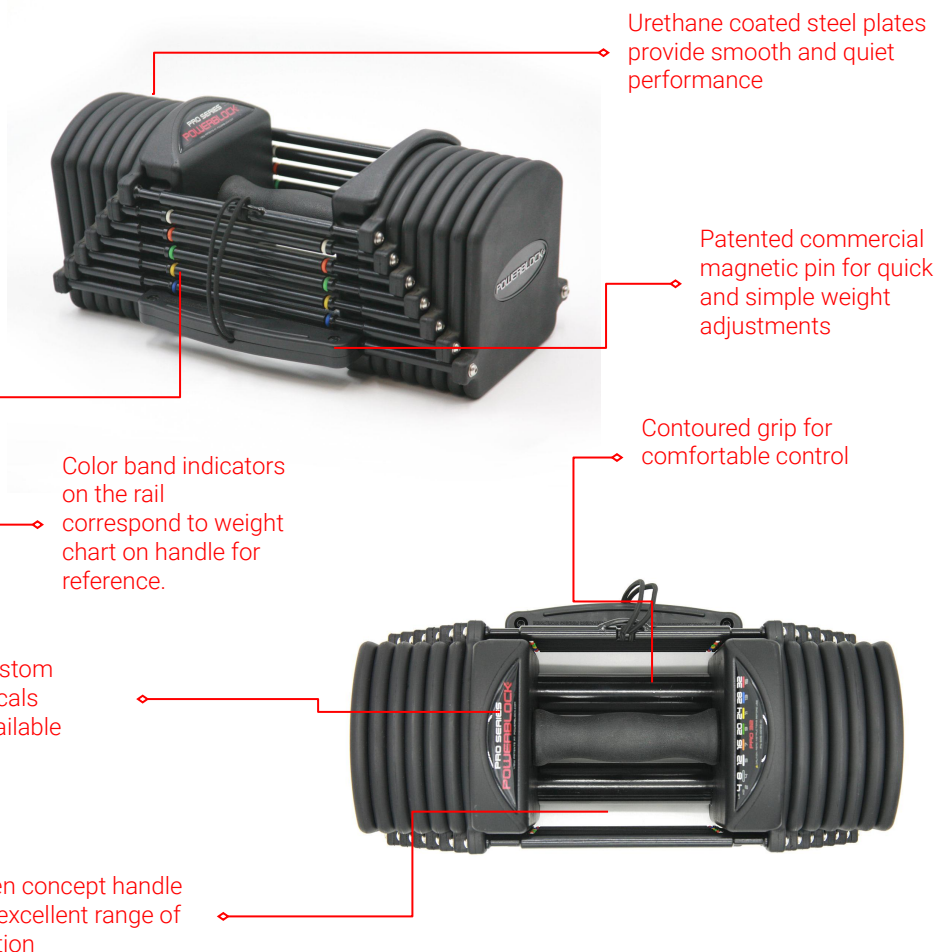

POWERBLOCK

WORLD'S BEST DUMBBELL

PRO Commercial

Commercial Pro 32

In 1993 PowerBlock introduced the world's first quick-change adjustable dumbbell. Today we remain the only adjustable dumbbell found in the training facilities of pro sports teams, major colleges and universities and elite training facilities around the world.

Compact Just 12" in Length at 32 lbs

Convenient Replaces up to 8 pairs of traditional dumbbells

Quick and Easy Adjustability Ideal for supersets and pyramid loading

Trusted by professional & elite athletes and their trainers

Proven performance and reliability

Urethane coated steel plates provide smooth and quiet performance

Patented commercial magnetic pin for quick and simple weight adjustments

Contoured grip for comfortable control

Color band indicators on the rail correspond to weight chart on handle for reference.

Custom decals available

Open concept handle for excellent range of motion

	Commercial Pro 32
UPC	181381000800
PN	505-00120-01
Weight Range	4 - 32 lbs 1.8kg - 14.5kg
Replaces Dumbbells	4, 8, 12, 16, 20, 24, 28, 32
Increments	4 lbs 1.1 kg
Dimensions	12" L x 5.75" W x 5.5" H
Grip Diameter	1.25" (32 mm) Contoured
Grip Length	4.88" (12.39 cm)
Grip Material	TPR
Weight Plates	Polyurethane coated steel
Pin	Magnetic polypropylene pin, rated for 500 lbs.
Warranty	1 Year Limited Commercial Warranty
Shipping	Sold in Pairs. Ships in multiple boxes. Stand sold separately