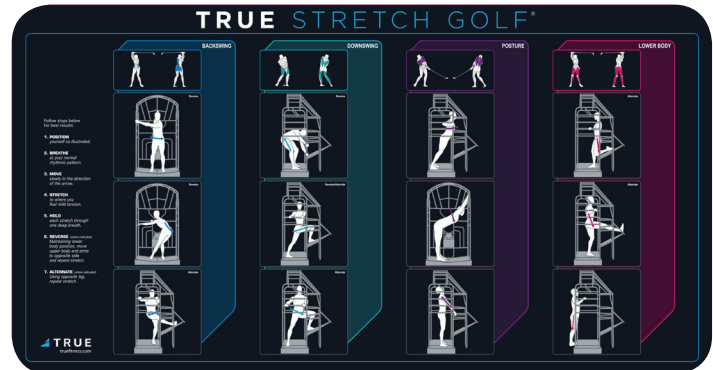

Stay In The Fairway

Stretching is a simple way to improve your swing and decrease the chance of injury. Nearly 70% of all golfers experience golf related injuries that cause them to miss playing time. TRUE Stretch® reduces that risk by stretching key muscle groups and minimizes the likelihood of a strain in the lower back, shoulders, elbows, or wrists.

Self-Guided Stretch Routine From a Top Golf Expert

Your TRUE Stretch® includes an easy-to-follow stretching routine. These effective and simple exercises are displayed on a placard mounted directly on the TRUE Stretch® unit. Like many top athletes and trainers who follow similar routines, your golfers will quickly realize the importance of flexibility and stretching to their overall game.

Low Maintenance

The intelligent and sturdy design of the TRUE Stretch® includes a tubular steel frame and non-skid base that is weighted to stay in place.

GOLF PLACARD

FRAME	Frame	Structural Tubular Steel Frame
	Finish	Powder Coat Paint
	Base Surface	Polyethylene Platform with Non-Skid Rubber Padding
PHYSICAL SPECIFICATIONS	Footprint	87"H x 48"W x 57"D / 221 cm x 122cm x 145 cm
	Weight	180 lbs / 82 kg
	Shipping Weight	246 lbs / 112 kg
	Maximum User Weight	500 lbs / 227 kg
	Warranty Classification	Parts 1 Year, Labor 1 Year