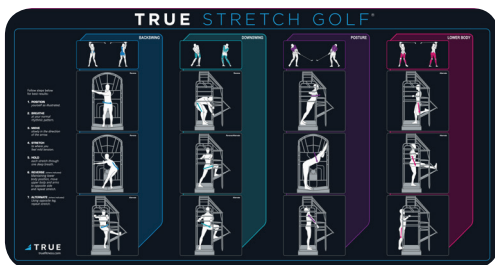

BASE SURFACE

Polyethylene Platform with Non-Skid Rubber Padding

PRODUCT WEIGHT

180 lbs / 82 kg

COLOR

Charcoal/Black

GOLF PLACARD

-STANDARD Placard also available

Proper Stretching Improves Your Swing

A simple round of golf requires continual, complex body movements in three planes of motion: front to back, side-to-side and rotationally. Research indicates that stretching for 3-5 minutes prior to teeing off can increase club speed by as much as 5 mph.

Stay In The Fairway

Stretching is a simple way to improve your swing and decrease the chance of injury. Nearly 70% of all golfers experience golf related injuries that cause them to miss playing time. TRUE Stretch® reduces that risk by stretching key muscle groups and minimizes the likelihood of a strain in the lower back, shoulders, elbows, or wrists.

Self-Guided Stretch Routine From a Top Golf Expert

Your TRUE Stretch® includes an easy-to-follow stretching routine. These effective and simple exercises are displayed on a placard mounted directly on the TRUE Stretch® unit. Like many top athletes and trainers who follow similar routines, your golfers will quickly realize the importance of flexibility and stretching to their overall game.