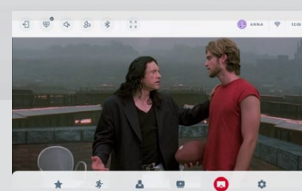

USB Charging Port

10.1" Interactive Touchscreen

3.5mm Headphone Jack

Adjustable Cooling Fan

Direct-Access Speed & Incline

Incline Toggles

Tablet-Friendly Reading Rack

Integrated Speakers

Handlebar Toggles ON/OFF

Hand Pulse Sensors

Speed Toggles

- Intuitive User Interface
- Built-In Apps
- Track Your History
- Multiple Workout Views
- And More!

EQUIPMENT SPECIFICATIONS

Console	10.1" Touchscreen Display, Screen Mirroring (iOS or Android), WiFi Connection, 7 Preloaded Entertainment Apps, USB Charging Port, Tablet Friendly Reading Rack, Adjustable Fan, Speakers w/3.5mm Headphone Jack, Bluetooth FTMS for Wireless Headphones and 3rd Party Apps, Wireless Software Updates
Programs	Over 30 Workouts Including Weight Loss, Custom, and HR Control Programs
Heart Rate	Contact & Bluetooth, Wireless Heart Rate Transmitter Strap Included
Speed/Incline	0.5 - 12 mph / 15 Levels
Handlebar Toggles	Yes, Speed & Incline
Drive Motor	4.0 HP
Deck	1" Thickness
Belt	22" x 60"
Rollers	2.5" (Crowned)
Frame	Folding, Heavy-Gauge High Strength w/ Durable Powder Coat Paint
Dimensions	82" L x 35" W x 57" H
Product Weight	285 lb
Max User Weight	425 lb

WARRANTY INFORMATION

Residential Warranty: Frame/Motor/Deck: Lifetime, Parts: 10 years, Touchscreen: 2 years, Labor: 1 year

SALES: 800.258.4555

QUESTIONS@SPIRITFITNESS.COM

WWW.SPIRITFITNESS.COM

Ver 1.0