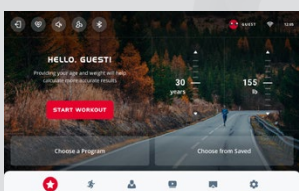

Handlebar Toggles ON/OFF

Hand Pulse Sensors

Speed Toggles

- Intuitive User Interface
- Built-In Apps
- Track Your History
- Multiple Workout Views
- And More!

EQUIPMENT SPECIFICATIONS

Console	10.1" Touchscreen Display, Screen Mirroring (iOS or Android), WiFi Connection, 7 Preloaded Entertainment Apps, USB Charging Port, Tablet Friendly Reading Rack, Adjustable Fan, Speakers w/3.5mm Headphone Jack, Bluetooth FTMS for Wireless Headphones and 3rd Party Apps, Wireless Software Updates
Programs	Over 30 Workouts Including Weight Loss, Custom, and HR Control Programs
Heart Rate	Contact & Bluetooth, Wireless Heart Rate Transmitter Strap Included
Speed/Incline	0.5 - 12 mph / 15 Levels
Handlebar Toggles	Yes, Speed & Incline
Drive Motor	4.0 HP
Deck	1" Thickness
Belt	22" x 60"
Rollers	2.5" (Crowned)
Frame	Folding, Heavy-Gauge High Strength w/ Durable Powder Coat Paint
Dimensions	82" L x 35" W x 57" H
Product Weight	285 lb
Max User Weight	425 lb