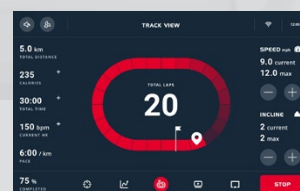

Handlebar Toggles ON/OFF

Hand Pulse Sensors

Speed Toggles

- Intuitive User Interface
- Built-In Apps
- Track Your History
- Multiple Workout Views
- And More!

EQUIPMENT SPECIFICATIONS

Console	10.1" Touchscreen Display, Screen Mirroring (iOS or Android), WiFi Connection, 7 Preloaded Entertainment Apps, USB Charging Port, Tablet Friendly Reading Rack, Adjustable Fan, Speakers w/3.5mm Headphone Jack, Bluetooth FTMS for Wireless Headphones and 3rd Party Apps, Wireless Software Updates
Programs	Over 30 Workouts Including Weight Loss, Custom, and HR Control Programs
Heart Rate	Contact & Bluetooth, Wireless Heart Rate Transmitter Strap Included
Speed/Incline	0.5 - 12 mph / 15 Levels
Handlebar Toggles	Yes, Speed & Incline
Drive Motor	4.0 HP
Deck	1" Thickness
Belt	22" x 60"
Rollers	2.5" (Crowned)
Frame	Folding, Heavy-Gauge High Strength w/ Durable Powder Coat Paint
Dimensions	82" L x 35" W x 57" H
Product Weight	285 lb
Max User Weight	425 lb