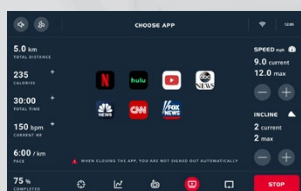

USB Charging Port

10.1" Interactive Touchscreen

3.5mm Headphone Jack

Adjustable Cooling Fan

Direct-Access Speed & Incline

Incline Toggles

Tablet-Friendly Reading Rack

Integrated Speakers

Handlebar Toggles ON/OFF

Hand Pulse Sensors

Speed Toggles

- Intuitive User Interface
- Built-In Apps
- Track Your History
- Multiple Workout Views
- And More!

EQUIPMENT SPECIFICATIONS

Console	10.1" Touchscreen Display, Screen Mirroring (iOS or Android), WiFi Connection, 7 Preloaded Entertainment Apps, USB Charging Port, Tablet Friendly Reading Rack, Adjustable Fan, Speakers w/3.5mm Headphone Jack, Bluetooth FTMS for Wireless Headphones and 3rd Party Apps, Wireless Software Updates
Programs	Over 30 Workouts Including Weight Loss, Custom, and HR Control Programs
Heart Rate	Contact & Bluetooth, Wireless Heart Rate Transmitter Strap Included
Speed/Incline	0.5 - 12 mph / 15 Levels
Handlebar Toggles	Yes, Speed & Incline
Drive Motor	4.0 HP
Deck	1" Thickness
Belt	22" x 60"
Rollers	2.5" (Crowned)
Frame	Folding, Heavy-Gauge High Strength w/ Durable Powder Coat Paint
Dimensions	82" L x 35" W x 57" H
Product Weight	285 lb
Max User Weight	425 lb

WARRANTY INFORMATION

Residential Warranty: Frame/Motor/Deck: Lifetime, Parts: 10 years, Touchscreen: 2 years, Labor: 1 year

SALES: 800.258.4555

QUESTIONS@SPIRITFITNESS.COM

WWW.SPIRITFITNESS.COM

Ver 1.0