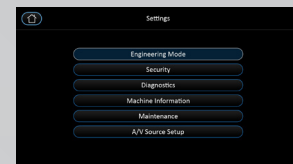

SETTINGS The console is fully configurable with in-depth console settings. Customize workout information, perform diagnostics and maintenance, change default language, update software, and more.

CT850ENT CONSOLE FEATURES

The CT850ENT features a modern 15.6" touchscreen display and electronics package that allows your clients to screen mirror from their phone, watch cable TV, or stream shows, news, and social media content. The USB charging port, multiple storage trays, cooling fan, and user-intuitive design appeal to a wide range of users.

EQUIPMENT SPECIFICATIONS

Console	15.6" touchscreen display, screen mirroring (iOS and Android), TV with HDMI input, streaming/news/social media apps, 3.5mm headphone jack, Bluetooth 4.0, USB charging port
Programs	manual, interval, 5k, 10k, HIIT, hill, fat burn, cardio, Gerkin Protocol Fit Test, 6 military readiness tests (Army, Navy, Air Force, Marines, PEB, Coast Guard), 2 HR, custom
Heart Rate	pulse grips and Bluetooth compatible (chest strap sold separately)
Speed/Incline	0.3 – 12 mph / 0 – 15%
Power	120 volts (NEMA 5-20P electrical cord); 20-amp circuit recommended
Drive Motor	4.0 HP AC drive with grade H insulation
Deck	maintenance-free, 1" thick, double sided
Belt	22" x 60", commercial multi-ply
Rollers	commercial grade 3.0"
Storage	reading rack, cell phone ledge, large water bottle storage, multiple accessory trays
Frame	heavy-gauge high-strength steel with durable powder-coat paint
Dimensions	84" L x 36" W x 61" H
Product Weight	395 lb
Max User Weight	450 lb
Options	Extended handrails

WARRANTY INFORMATION

Commercial Warranty (Non-dues Paying Facilities) – Lifetime frame, 5 years motor, deck and parts, and 2 years labor
Console - 3 years parts and 1 year labor

*Many pay tv streaming apps prohibit screen mirroring.