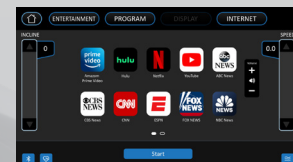

INTERNET Easily access online apps for streaming, news, and social media on the touchscreen.