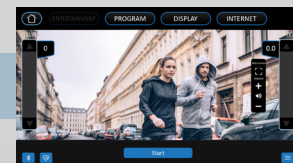

ENTERTAINMENT CONSOLE

FEATURES:

-  15.6" TOUCHSCREEN
-  SCREEN MIRRORING
-  CABLE TV
-  STREAMING APPS
-  NEWS APPS
-  SOCIAL MEDIA APPS
-  USB CHARGING PORT

OPTIONAL EQUIPMENT

Extended Handrails

Designed on the muscular CT850 platform, the CT850ENT treadmill incorporates a cool running, brushless 4.0 horsepower AC drive motor with a startup speed of only 0.3 mph delivering the torque and smooth continuous power required by the unique needs of its users. It also includes an impressive combination of functional and technological advancements. The oversized 15.6" touchscreen entertainment display allows users to screen mirror from their phone so they can watch whatever they want. Pre-loaded apps also give users the ability to stay entertained with popular streaming, news, and social media content. And if that isn't enough, the facility can enable the ability to watch cable TV through an HDMI and cable box connection. Backed by an impressive warranty and weighing in at nearly 400 lb, this machine is truly heavy-duty and packs a load of premium features.

SCREEN MIRRORING Using the same Wi-Fi connection as the treadmill, the user can mirror their phone's screen to the console – now you can watch whatever you want!*

INTERNET Easily access online apps for streaming, news, and social media on the touchscreen.