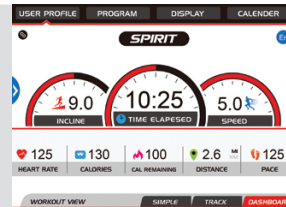

## FEATURES

- 7.5" bright blue backlit LCD screen
- Direct access Speed and Incline buttons to save time and make workouts more efficient
- Remote Handlebar Toggles for both speed and incline allow for secure workout changes without taking your hands off the side handlebars
- Contact and wireless heart rate monitoring options make your workouts more effective (chest strap transmitter included)
- Spacious 20" x 60" workout area with powerful 3.0HP motor
- Adjustable cooling fan and dual speakers with audio jack for comfort and entertainment
- Bluetooth compatible with SPIRIT FIT App to monitor and record your workout data

Incline Toggles

Direct Access

Handlebar Toggles ON/OFF

Speed Toggles

SPIRITFIT APP

- Sync Your Workouts
- Multiple User Profiles
- Program Selection
- Track Your Workouts
- 3 Different Displays

## EQUIPMENT SPECIFICATIONS

Console	7.5" Blue Backlit LCD, Tablet Friendly Reading Rack, Adjustable Fan, Speakers w/3.5mm Audio Jack, Bluetooth SPIRIT FIT App
Programs	Manual, Hill, Fat Burn, Cardio, Strength, Interval, HR 1-2
Heart Rate	Contact & Telemetric, Heart Rate Transmitter Strap Included
Speed/Incline	0.5 - 12 mph / 12 Levels
Handlebar Toggles	Yes, Speed & Incline
Drive Motor	3.0 HP
Deck	1" Thickness
Belt	20" x 60"
Rollers	2.5" & 2.0" (Crowned)
Frame	Folding, Heavy-Gauge High Strength w/ Durable Powder Coat Paint
Dimensions	81" x 35" x 58"
Product Weight	236 lbs.
Max User Weight	350 lbs.