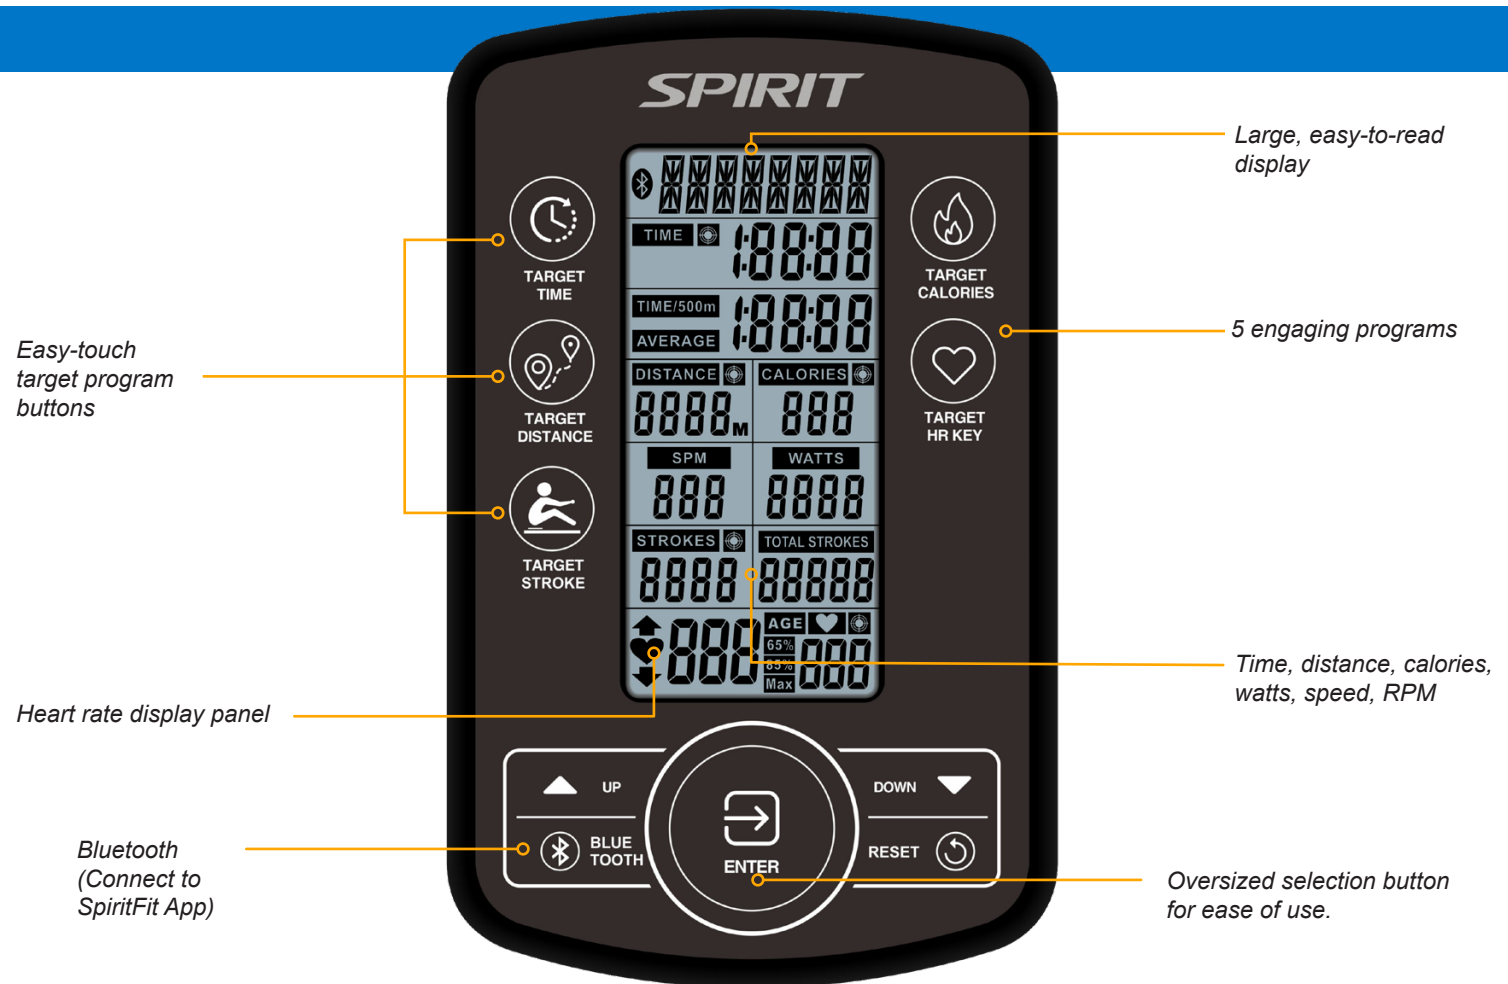

CRW900 WATER ROWER

ERGONOMIC HANDLE DESIGN

10 LEVELS OF RESISTANCE

ADJUSTABLE PEDALS

The SPIRIT Fitness CRW900 Rower brings the timeless tradition of rowing into the gym. The highlight of this machine is its distinctive water tank which provides up to 10 challenging levels of resistance with a simple turn of a knob. A large 5.5" easy-to-read console has 5 pre-programmed workouts to keep athletes engaged. The wooden and steel frame features smooth slide rails, an ergonomically molded seat, and commercial-grade contoured and padded handlebar that deliver the ultimate combination of quiet, smooth, and reliable performance.

CRW900 WATER ROWER

- 10 levels of water resistance with easy-adjust knob to challenge all fitness levels
- Timeless wooden and steel frame for lasting performance
- Console is adjustable to ensure the perfect viewing angle
- Commercial grade contoured and padded handlebar for comfort and durability
- Smooth and quiet performance
- XL twin tank design with durable multi-bladed impeller for greatly improved resistance range
- Adjustable footboards with straps
- Ergonomically molded seat

CRW900 CONSOLE FEATURES

The new CRW900 console features a large, easy-to-read 5.5" LCD and integrated Bluetooth, ensuring athletes have access to vital workout data when and where it matters most. Clearly marked sections display data including Time, Distance, Calories, Pulse, SPM, Total Strokes, Watt, 500 Time / Avg Time 500, and Level. With 5 pre-programmed workouts and optional manual settings, users of all levels stay engaged and at the peak of their training. The CRW900 console also automatically detects strokes, so getting started is as easy as sitting down and pulling on the handlebar.