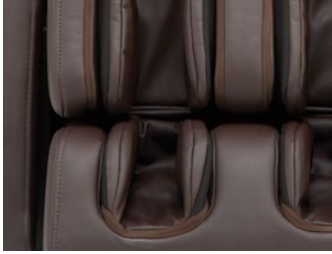

Quiet your body, clear your mind, loosen your muscles...and do it all from the comfort of your own home in this extraordinary massage chair.

PREMIUM COVERINGS

BEIGE

BROWN

BLACK

BRIO OFFERS A COLLECTION OF PREMIUM FEATURES PRICED AT ONLY \$4999

Intelligent Soft 4D Massage Mechanism

From very soft to firm, Brio adapts the depth of massage constantly during each programmed session. Soft-to-the-touch massage rollers recreate the sensation of human thumbs soothing your back, neck, hips, and gluteus muscles.

L-Track Design

A groundbreaking massage mechanism track offering coverage from your neck down to your gluteus muscles, while not missing any of the spots in between. The curves of the L-Track are also designed to help the massage rollers conform to the shape of your back.

Automatic Body Scan

Brio's automatic body scan determines your shoulder position and customizes each massage to your unique body type. Whether you're 5-feet tall...6-foot 5 or anything in between, Brio will adapt its massage to you.