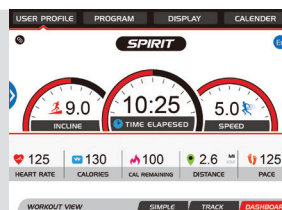

## FEATURES

- 7.5" bright blue backlit LCD screen
- Quick Speed and Incline keys to save time and make workouts more efficient
- Remote Handlebar Toggles for both speed and incline allow for secure workout changes without taking your hands off the side handlebars
- Contact and wireless heart rate monitoring options make your workouts more effective (chest strap transmitter included)
- Spacious 20" x 60" workout area with powerful 3.0HP motor
- Adjustable cooling fan and dual speakers with audio jack for comfort and entertainment
- Bluetooth compatible with SPIRIT FIT App to monitor and record your workout data

XT285 TREADMILL

7.5" Blue Backlit LCD

Tablet Friendly Reading Rack

Integrated Speakers

Audio Input Jack

Accessory Tray

Program Keys

Adjustable Cooling Fan

Handpulse Grips

Incline Toggles

Quick Keys

Handlebar Toggles ON/OFF

Speed Toggles

- Sync Your Workouts
- Multiple User Profiles
- Program Selection
- Track Your Workouts
- 3 Different Displays

## EQUIPMENT SPECIFICATIONS

Console	7.5" Blue Backlit LCD, Tablet Friendly Reading Rack, Adjustable Fan, Speakers w/3.5mm Audio Jack, Bluetooth SPIRIT FIT App
Programs	Manual, Hill, Fat Burn, Cardio, Strength, Interval, HR 1-2
Heart Rate	Contact & Telemetric, Heart Rate Transmitter Strap Included
Speed/Incline	0.5 - 12 mph / 12 Levels
Handlebar Toggles	Yes, Speed & Incline
Drive Motor	3.0 HP
Deck	1"
Belt	20" x 60"
Rollers	2.5" & 2.0" (Crowned)
Frame	Folding, Heavy-Gauge High Strength w/ Durable Powder Coat Paint
Dimensions	81" x 35" x 58"
Product Weight	236 lbs.
Max User Weight	350 lbs.