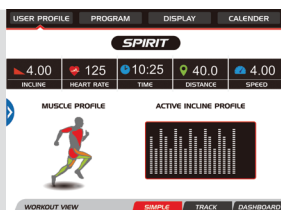

## FEATURES

- 7.5" bright blue backlit LCD screen
- Quick Speed and Incline keys to save time and make workouts more efficient
- Remote Handlebar Toggles for both speed and incline allow for secure workout changes without taking your hands off the side handlebars
- Contact and wireless heart rate monitoring options make your workouts more effective (chest strap transmitter included)
- Spacious 20" x 60" workout area with powerful 3.0HP motor
- Adjustable cooling fan and dual speakers with audio jack for comfort and entertainment
- Bluetooth compatible with SPIRIT FIT App to monitor and record your workout data

XT285 TREADMILL

7.5" Blue Backlit LCD

Tablet Friendly Reading Rack

Integrated Speakers

Audio Input Jack

Accessory Tray

Program Keys

Adjustable Cooling Fan

Handpulse Grips

Incline Toggles

Quick Keys

Handlebar Toggles ON/OFF

Speed Toggles

- Sync Your Workouts
- Multiple User Profiles
- Program Selection
- Track Your Workouts
- 3 Different Displays