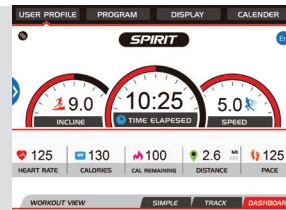

FEATURES

- Oversized 7.5" bright blue backlit LCD screen with separate Muscle Activation Profile and HR % Profile LED displays
- Contact and wireless heart rate monitoring options make your workouts more effective (chest strap transmitter included)
- Adjustable cooling fan and dual speakers with audio jack for comfort and entertainment
- Fully adjustable seat position allows for easy front/back and up/down adjustments
- Bluetooth compatible with SPIRIT FIT App to monitor and record your workout data

7.5" Blue Backlit LCD

Muscle Activation Profile

Tablet Friendly Reading Rack

Adjustable Cooling Fan

Program Keys

Heart Rate % Profile

Integrated Speakers

Audio Input Jack

SPIRITFIT APP

- Sync Your Workouts
- Multiple User Profiles
- Program Selection
- Track Your Workouts
- 3 Different Displays

EQUIPMENT SPECIFICATIONS

Console	7.5" Blue Backlit LCD, Heart Rate % Profile, Muscle Activation Profile, Tablet Friendly Reading Rack, Adjustable Console Angle, Adjustable Fan, Speakers w/3.5mm Audio Jack, Bluetooth SPIRIT FIT App
Programs	Manual, Hill, Fat Burn, Cardio, Strength, Interval, User 1-2, HR 1-2
Heart Rate	Contact and Telemetric, Heart Rate Transmitter Strap Included
Resistance Levels	20 Levels
Hand Pulse Grips	Yes
Flywheel	30 lbs.
Seat Back Angle	Large Cushioned Seat
Seat Adjustment	Fully Adjustable - Up/Down, Fore/Aft
Pedals	Self Balancing w/ Adjustable Strap
Remote Buttons	N/A
Dimensions	43" x 22" x 54"
Product Weight	100 lbs.
Max User Weight	350 lbs.