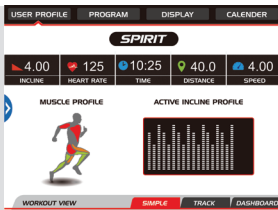

FEATURES

- Oversized 7.5" bright blue backlit LCD screen with separate Muscle Activation Profile and HR % Profile LED displays
- Contact and wireless heart rate monitoring options make your workouts more effective (chest strap transmitter included)
- Adjustable cooling fan and dual speakers with audio jack for comfort and entertainment
- Fully adjustable seat position allows for easy front/back and up/down adjustments
- Bluetooth compatible with SPIRIT FIT App to monitor and record your workout data

7.5" Blue Backlit LCD

Muscle Activation Profile

Tablet Friendly Reading Rack

Adjustable Cooling Fan

Program Keys

Heart Rate % Profile

Integrated Speakers

Audio Input Jack

SPIRITFIT APP

- Sync Your Workouts
- Multiple User Profiles
- Program Selection
- Track Your Workouts
- 3 Different Displays

EQUIPMENT SPECIFICATIONS

Console	7.5" Blue Backlit LCD, Heart Rate % Profile, Muscle Activation Profile, Tablet Friendly Reading Rack, Adjustable Console Angle, Adjustable Fan, Speakers w/3.5mm Audio Jack, Bluetooth SPIRIT FIT App
Programs	Manual, Hill, Fat Burn, Cardio, Strength, Interval, User 1-2, HR 1-2
Heart Rate	Contact and Telemetric, Heart Rate Transmitter Strap Included
Resistance Levels	20 Levels
Hand Pulse Grips	Yes
Flywheel	30 lbs.
Seat Back Angle	Large Cushioned Seat
Seat Adjustment	Fully Adjustable - Up/Down, Fore/Aft
Pedals	Self Balancing w/ Adjustable Strap
Remote Buttons	N/A
Dimensions	43" x 22" x 54"
Product Weight	100 lbs.
Max User Weight	350 lbs.