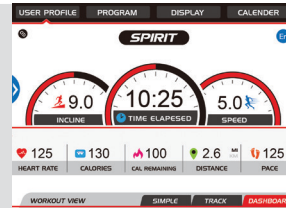

## FEATURES

- Oversized 7.5" bright blue backlit LCD screen with separate Muscle Activation Profile and HR % Profile LED displays
- Remote Handlebar Toggles for convenient resistance changes without taking your hands off the seat handles
- Contact and wireless heart rate monitoring options make your workouts more effective (chest strap transmitter included)
- Adjustable cooling fan and dual speakers with audio jack for comfort and entertainment
- Easy access seat adjustments for fore/aft and reclining backrest positions
- Bluetooth compatible with SPIRIT FIT App to monitor and record your workout data

7.5" Blue Backlit LCD

Muscle Activation Profile

Tablet Friendly Reading Rack

Adjustable Cooling Fan

Program Keys

Heart Rate % Profile

Integrated Speakers

Audio Input Jack

- Sync Your Workouts
- Multiple User Profiles
- Program Selection
- Track Your Workouts
- 3 Different Displays

## EQUIPMENT SPECIFICATIONS

Console	7.5" Blue Backlit LCD, Heart Rate % Profile, Muscle Activation Profile, Tablet Friendly Reading Rack, Adjustable Console Angle, Adjustable Fan, Speakers w/3.5mm Audio Jack, Bluetooth SPIRIT FIT App
Programs	Manual, Hill, Fat Burn, Cardio, Strength, Interval, User 1-2, HR 1-2
Heart Rate	Contact and Telemetric, Heart Rate Transmitter Strap Included
Resistance Levels	20 Levels
Hand Pulse Grips	Yes
Flywheel	24 lbs.
Seat Back Angle	Adjustable
Pedals	Self Balancing w/ Adjustable Strap
Seating	High Density Seat w/ Adjustable Nylon Mesh Back
Remote Buttons	Resistance, Seat Handlebar Mounted
Dimensions	57" x 30" x 50"
Product Weight	139 lbs.
Max User Weight	350 lbs.