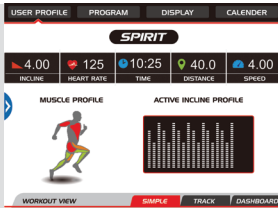

SPIRITFIT APP

COMPATIBLE WITH

MapMyFitness

Fitbit

Record

Health

XBR55 RECUMBENT

The XBR55 is our mid-priced semi-recumbent bike. It offers all of the conveniences of the XBR25 along with four additional programs, audio jack with speakers, remote handlebar controls, adjustable seat back angle, and wireless HR chest strap (included).

## FEATURES

- Oversized 7.5" bright blue backlit LCD screen with separate Muscle Activation Profile and HR % Profile LED displays
- Remote Handlebar Toggles for convenient resistance changes without taking your hands off the seat handles
- Contact and wireless heart rate monitoring options make your workouts more effective (chest strap transmitter included)
- Adjustable cooling fan and dual speakers with audio jack for comfort and entertainment
- Easy access seat adjustments for fore/aft and reclining backrest positions
- Bluetooth compatible with SPIRIT FIT App to monitor and record your workout data

7.5" Blue Backlit LCD

Muscle Activation Profile

Tablet Friendly Reading Rack

Adjustable Cooling Fan

Program Keys

Heart Rate % Profile

Integrated Speakers

Audio Input Jack

- Sync Your Workouts
- Multiple User Profiles
- Program Selection
- Track Your Workouts
- 3 Different Displays