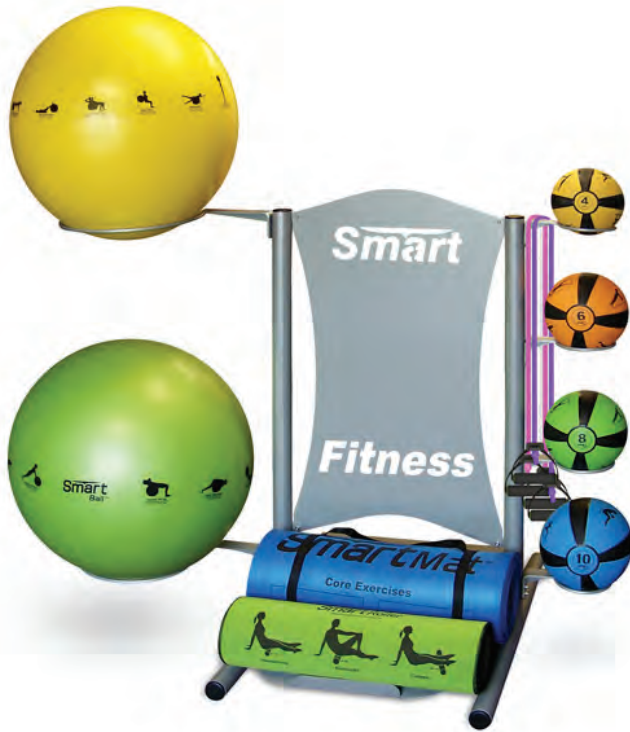

# Essential Storage Tower

The Essential Package is perfect for smaller recreation centers, apartment gyms, hotel fitness centers, hospitals, health clinics, boot camps, and other rehabilitative, recreational, or group training environments where space and member use is limited.

This space saving storage display allows for easy access to the essential fitness training products.

Setup dimensions: 57" L x 29" W x 47" H

**Complete Essential Package includes the following:**

- (1) Essential Storage Tower
- (1) Exercise Mat
- (1) Roller
- (1) 4lb, (1) 6lb, (1) 8lb, and (1) 10lb Medicine Balls
- (1) 55cm and (1) 65cm Stability Balls
- (1) 20lb and (1) 30lb Resistance Cables
- (2 pairs) Quick Flip Handles