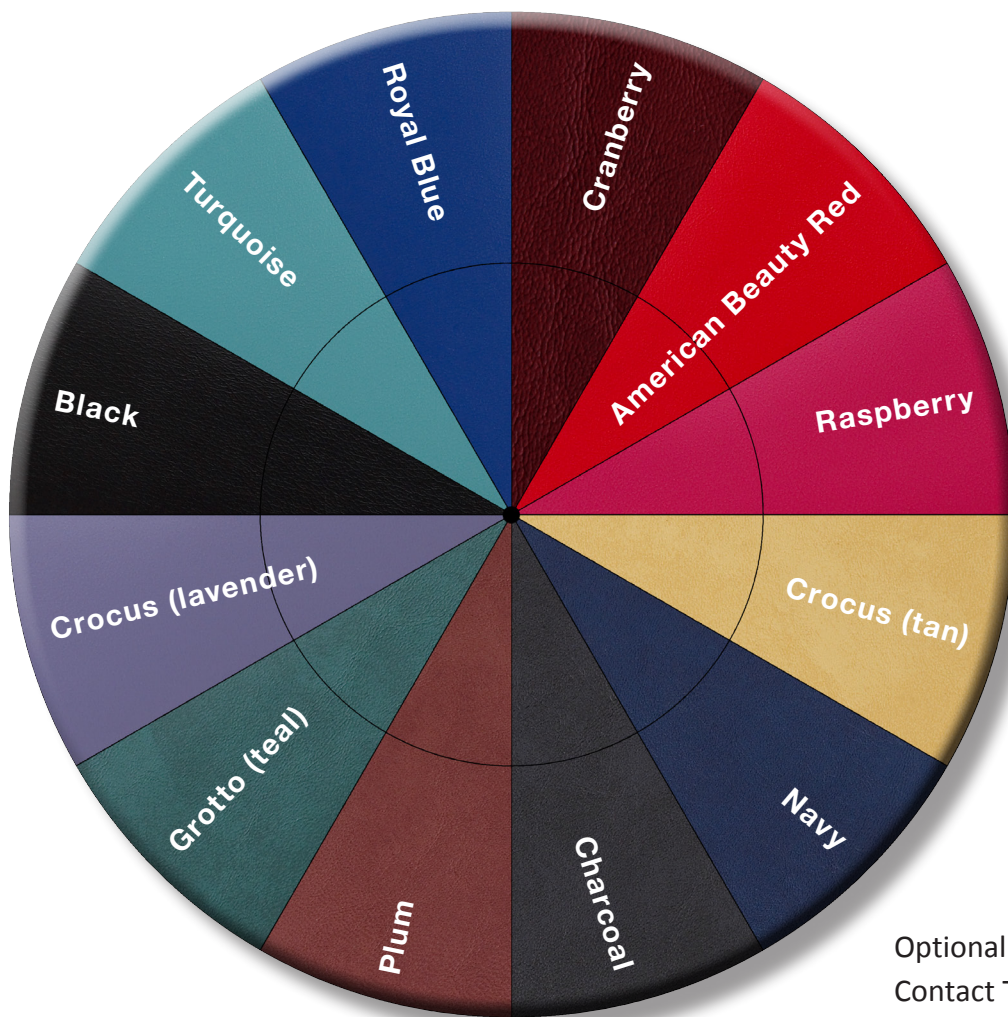

XFW FREE WEIGHT LINE

STANDARD UPHOLSTERY COLORS

Superior grade BoltaSport, Boltaflex and Uniroyal Naugahyde® available in this wide range of standard colors:

Optional colors are available.
Contact TRUE for More Information.

UPHOLSTERY COLORS WILL VARY FROM PHOTOGRAPH SHOWN.
Sample of upholstery color is available upon request.