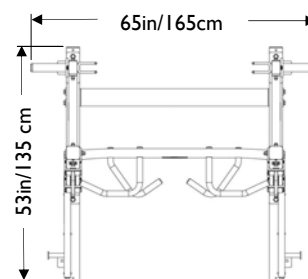

PRODUCT SPECIFICATIONS

PXLS-7910 Half Rack

Pro-XL Sports Performance Rack Systems & Platforms

Specifications:

- 3"x 3" 7-gauge (3/16" and 1/8" wall thickness) Tubular steel construction.
- Proprietary 8-step electrostatically applied powder coat finish, oven baked to insure durability.
- Non-pinch, J-hook design, 1" solid steel bar catches for strength and safety.
- Deep penetrating electrically welded high strength frames.
- 3/8" and 1/2" grade 5 & 8 frame bolts used for optimum strength and durability.
- Non-removable integrated J-hook bar catches and safety rails limit liability and loss.
- 3/4" spring loaded Lever lock™ pull pins on safety rails load rated at over 15,000 lbs.
- Unique modular design allows interchangeability of components.
- Swing Lock™ Bar Catches and Lever Lock™ Safety Rails adjust in 3" increments to accommodate users of all size.
- 3/4" solid steel Swing Lock™ pull pins on Bar Catches rated at 56,000 PSI shear load.
- Integrated weight horns provide ample room to store weight plates of all sizes.
- Storage hooks, suspension loops and Power Band Pegs offered as standard features.
- All frames designed to anchor to floor.
- Platforms & Insets available for all models.
- 2" thick platforms comprised of three layer design for maximum strength and available with 3/4" solid oak hardwood or rubber centers.

Ht: 97in/246 cm
SH Wt: 500 lb/226 kg

TuffStuff Fitness Equipment Inc.

13971 Norton Avenue, Chino CA 91710, USA

PH: 909-629-1600 FX: 909-629-4967

info@tuffstuff.net www.tuffstufffitness.com

©2012 TuffStuff Fitness