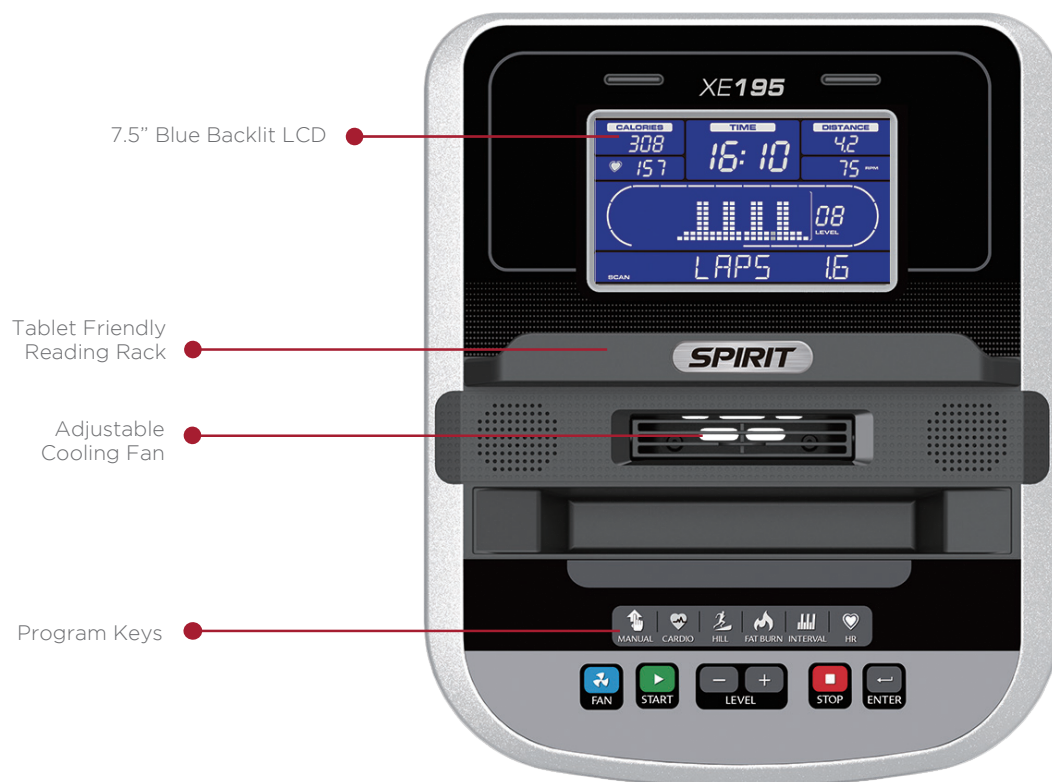

SERIES

XE195 ELLIPTICAL

SPIRIT

The XE195 is our entry level elliptical. It is just as dependable as our other models, but with a few less programs and features. This model is very appealing to someone that wants a reliable unit without the adjustability and added features.

FEATURES

- 7.5" bright blue backlit LCD screen
- Smooth 20" stride is the optimal length for user comfort
- Durable track system with concave roller wheels and aluminum rails for added stability and durability
- Narrow 2" pedal spacing with 2-degree inversion angle provides a comfortable foot placement for users of any size
- Adjustable console angle, tablet friendly reading rack, and cooling fan for added comfort
- Contact and wireless heart rate monitoring options make your workouts more effective (chest strap transmitter not included)

CONSOLE FEATURES

As with any product, a major importance is the user interface. We focused on making everything easily accessible and comfortable: adjustable console angle, tablet friendly reading rack, and adjustable cooling fan keep you encouraged to workout longer.

EQUIPMENT SPECIFICATIONS

Console	7.5" Blue Backlit LCD, Tablet Friendly Reading Rack, Adjustable Console Angle, Adjustable Fan
Programs	Manual, Hill, Fat Burn, Cardio, Interval, HR 1
Heart Rate	Contact & Telemetric, Heart Rate Transmitter Strap Not Included
Resistance	20 Levels
Handlebar Toggles	N/A
Track System	Single Rail
Stride Length	20"
Flywheel	24 lbs.
Handle Bars	Foam
Adjustable Foot Pedals	N/A
Dimensions	70" x 22" x 65"
Product Weight	170 lbs.
Max User Weight	350 lbs.