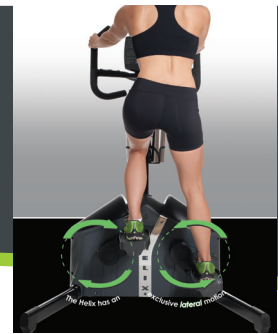

Inner Thigh: Traditional cardio products do not, or can not, target the inner thighs. Helix creates up to 42% greater activation of the inner thigh than the leading elliptical trainer. ➤

Traditional, "linear" cardio products only work your muscles in one plane. The Helix lateral motion, the only true lateral trainer™ on the market, trains you in multiple planes, thereby activating far more muscles, and burning far more calories in the process. You'll be amazed at how quickly Helix delivers results.

➤ **Quads:** Amazing, powerful quad workout, yet the no-impact motion is incredibly joint-friendly

➤ **Outer Thighs:** Sculpts the hard to reach outer thighs — by creating up to 43% greater muscle activation than traditional cardio.

By training MORE muscle groups, and by creating MORE activation within those muscle groups, Helix burns more calories and delivers results FASTER than any other cardio product.

888.435.4926 (888-HELIXCO)
info@helixco.com

About Helix

The patented, bi-directional motion of Helix is circular, which helps ensure that all joints, feet, ankles, knees, and hips, remain in safe, proper alignment while exercising.

Helix is the most important fitness breakthrough since the elliptical trainer. And, as good as ellipticals are, scientific research now tells us that the Helix is dramatically more effective than ellipticals (see www.helixco.com/study for full results). How much more effective? Helix delivers up to 44% greater core activation than ellipticals, while also strengthening your spinal erectors. Helix works the outer thighs up to 43% more effectively than ellipticals, and works the inner thighs up to 42% more effectively than ellipticals.